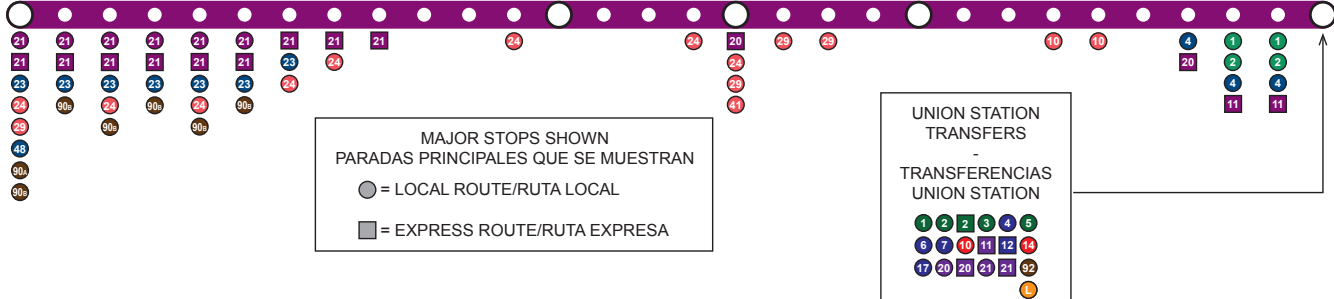

— PVTA Route 20
— Helper Route
— Connecting Route

HOLYOKE TRANS CENTER (5)
Holyoke City Hall - High Street
Suffolk Street
Appleton / High
Essex Street
Cabot / High

K-MART PLAZA (4)
Hampshire Street
Sargeant Street
Franklin Street
South Street Plaza
Harrison Ave
Washington Ave

HOLYOKE MALL (3)
Tokeneke Road
Holy Family Road
Holyoke Crossing
Prospect Ave
Brush Hill Ave
Ashley Ave

RIVERDALE SHOPS (2)
Pierce Street
Eldridge Ave
Elm Street
Park Street
Riverside Road
Plainfield Street
Carew Street

UNION STATION (1)
Springfield Post Office