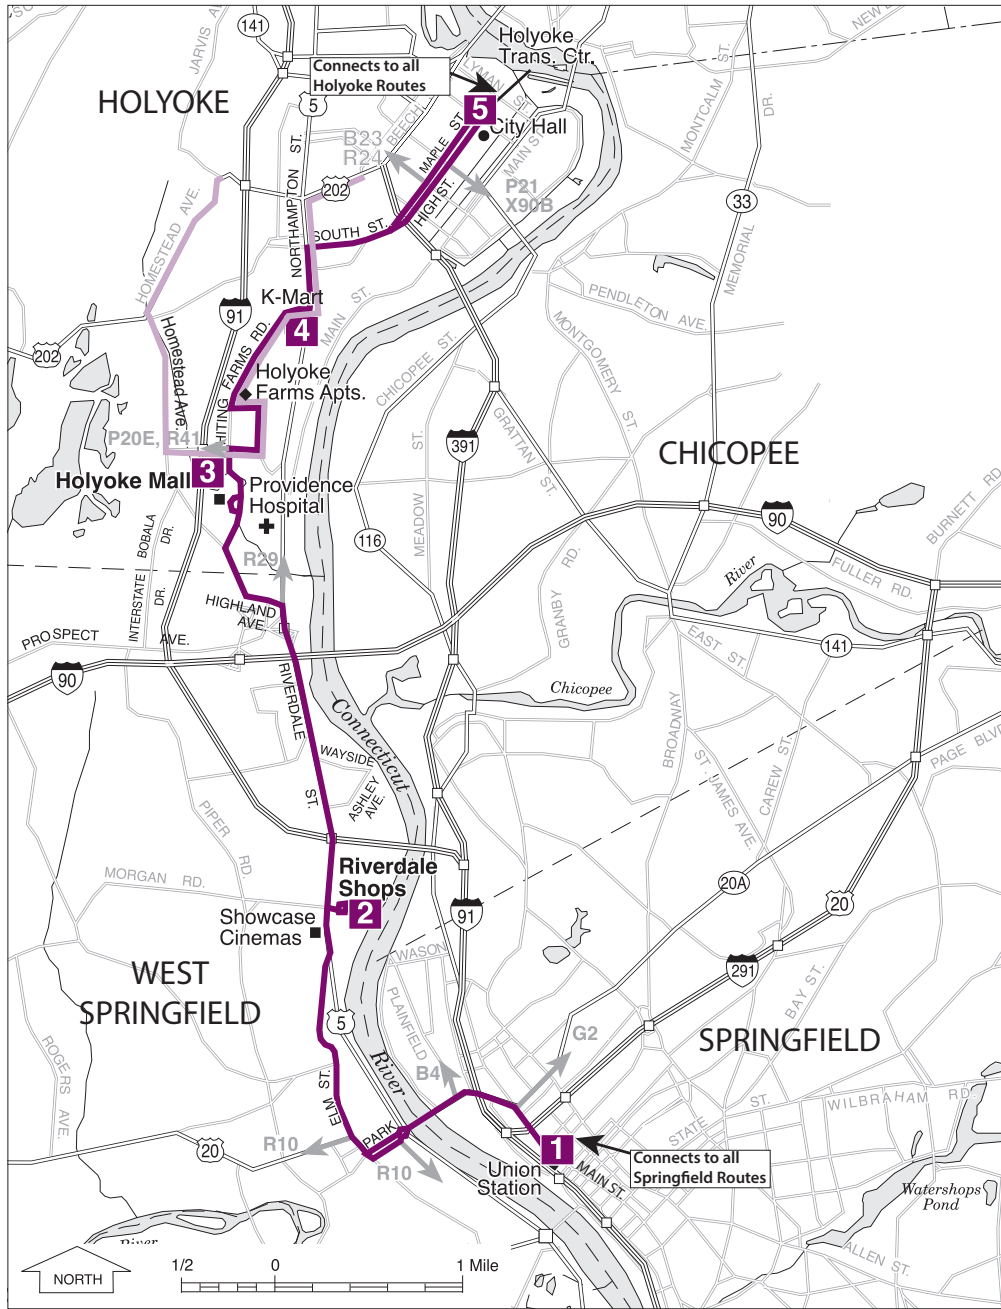

— PVTA Route 20
— Helper Route
— Connecting Route

HOLYOKE TRANS CENTER (5)
Holyoke City Hall - High Street
Suffolk Street
Appleton / High
Essex Street
Cabot / High

K-MART PLAZA (4)
Hampshire Street
Sargeant Street
Franklin Street
South Street Plaza
Harrison Ave
Washington Ave

HOLYOKE MALL (3)
Tokeneke Road
Holy Family Road
Holyoke Crossing
Prospect Ave
Brush Hill Ave
Ashley Ave

RIVERDALE SHOPS (2)
Pierce Street
Eldridge Ave
Elm Street
Park Street
Riverside Road
Plainfield Street
Carew Street

UNION STATION (1)
Springfield Post Office