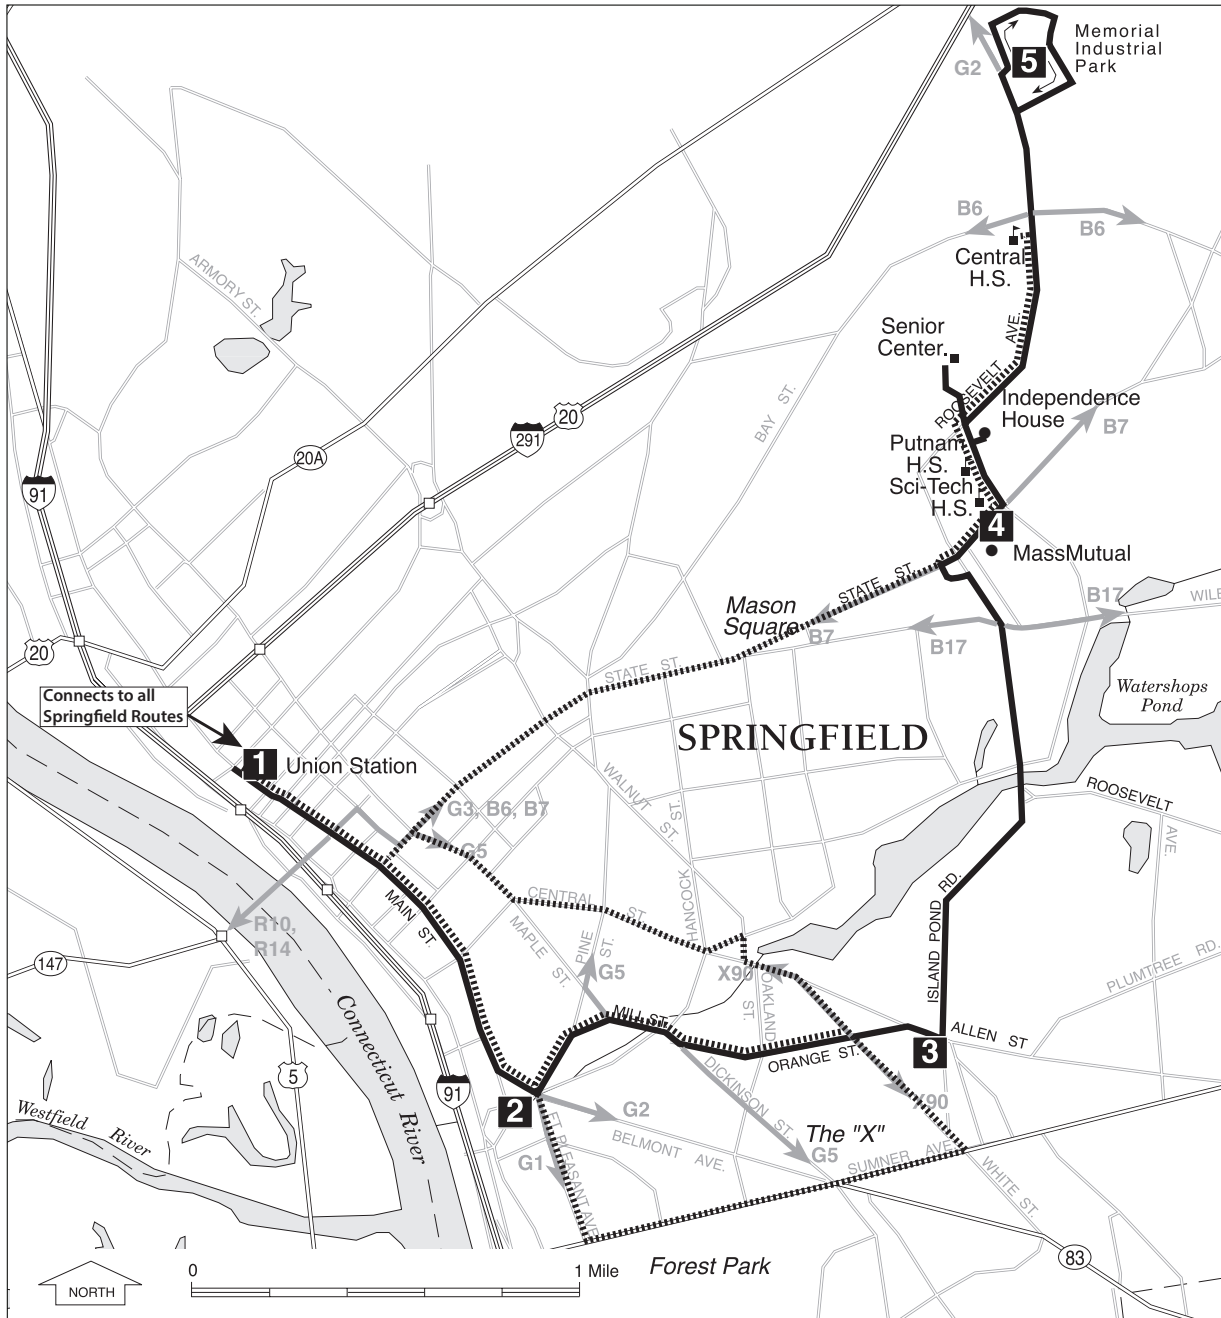

X92

NO SERVICE ON:
Thanksgiving and Christmas Days

SUNDAY SERVICE ON:
New Year's Day, Martin Luther King Jr. Day,
Memorial Day, Independence Day, Labor Day,
Columbus Day, Veterans Day