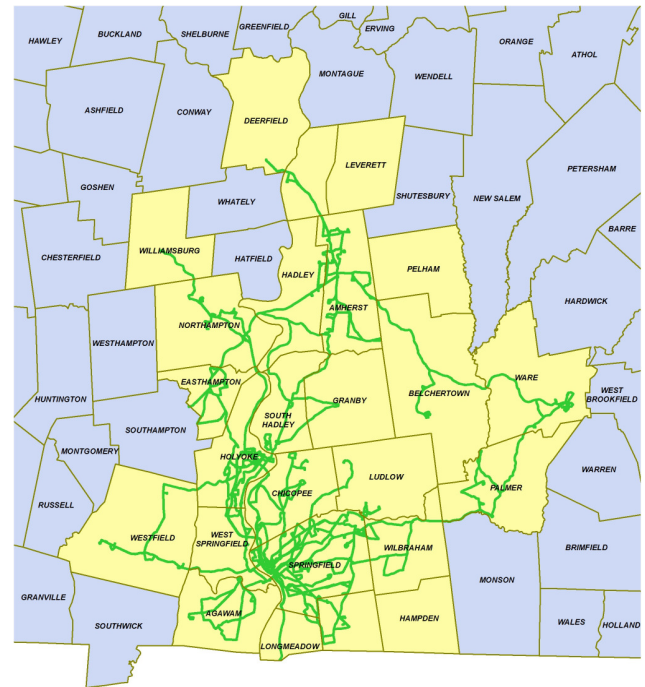

1. University of Massachusetts, Amherst
2. Amherst College, Amherst
3. Mount Holyoke College, S. Hadley
4. Hampshire College, Hadley
5. Smith College, Northampton
6. Holyoke Community College, Holyoke
7. Bay Path College, Longmeadow
8. The Elms College, Chicopee
9. Westfield State University, Westfield
10. American International College, Springfield
11. Springfield College, Springfield
12. Western New England College, Springfield
13. Springfield Technical Community College, Springfield

Showings

<u>Showing %</u>	<u>Springfield Area</u>	<u>Northampton Area</u>	<u>UMass Area</u>
25	29	5	10
50	58	9	19
75	87	14	28
100	115	18	37

* Showings are Approximate. Rates are as listed and do not change based on showings.

About

The Pioneer Valley Transit Authority (PVTA) is the largest regional transit authority in Massachusetts with 170 buses, 144 vans and 24 participating member communities.

Our buses bring riders to work, school, malls, shopping districts, hospitals and medical centers, museums, concerts, sporting events, restaurants, housing complexes, financial centers, institutions of higher education, and more.

Communities PVTA Serves

Agawam, Amherst, Belchertown, Chicopee, East Longmeadow, Easthampton, Granby, Hadley, Hampden, Holyoke, Leverett, Longmeadow, Ludlow, Northampton, Palmer, Pelham, South Hadley, Springfield, Sunderland, Ware, West Springfield, Westfield, Wilbraham, Williamsburg