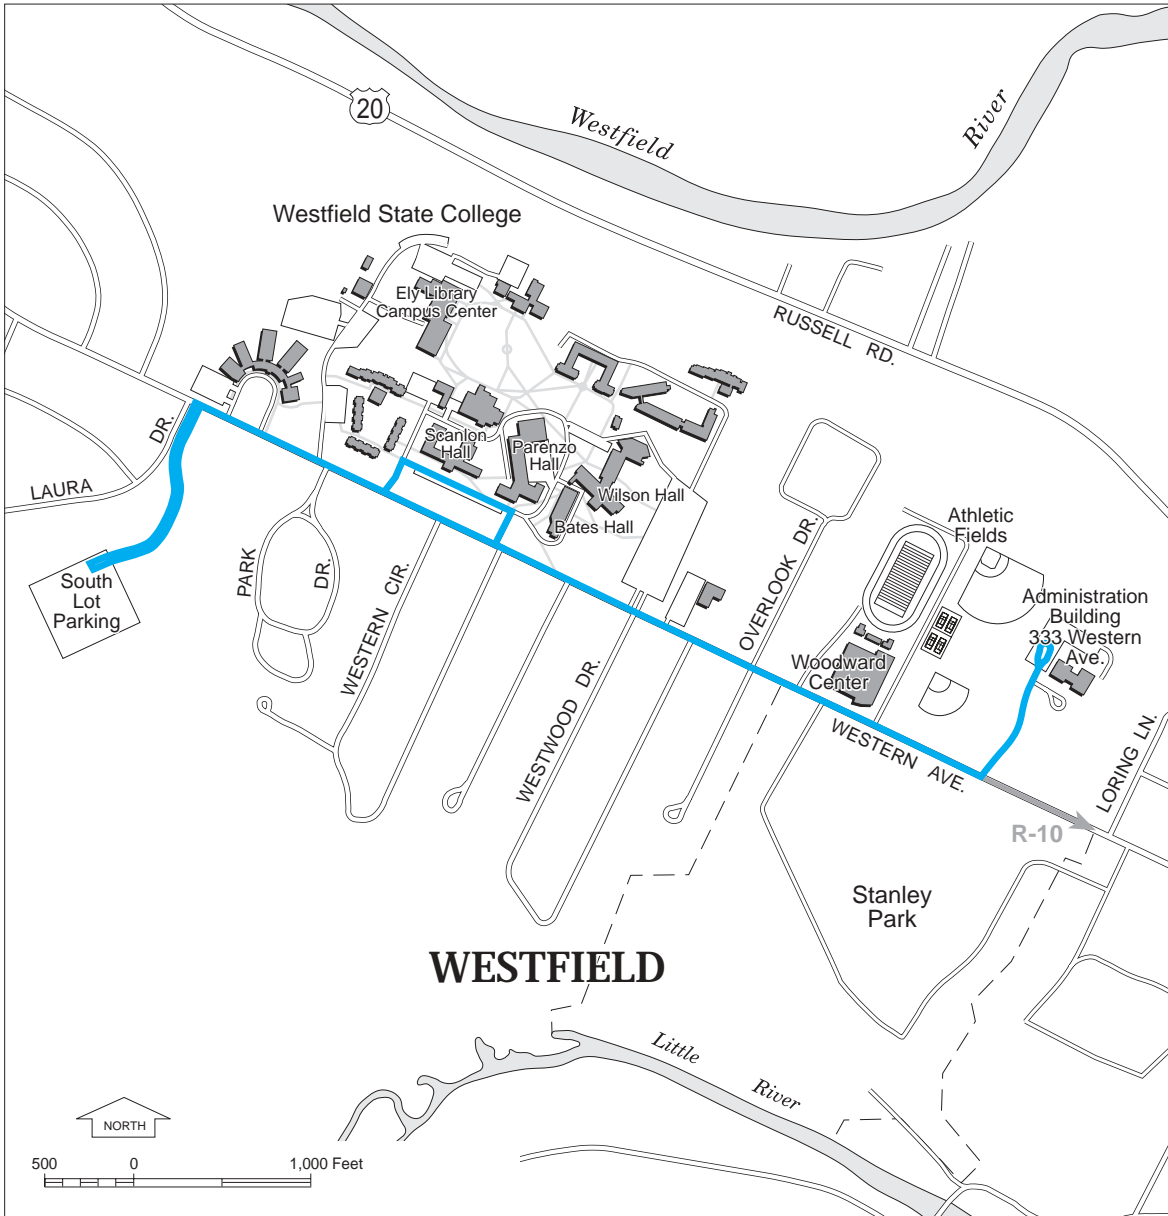

Effective 9/2/07

OWL

Westfield State College Shuttle

- South Parking Lot
- Scanlon Hall
- 333 Western Avenue

Pioneer Valley Transit Authority

For Transit Information, Call 781-PVTA, or www.pvta.com

OWL

Westfield State College Shuttle

G - to Garage at 2840 Main Street (Main & Hooker), Springfield

The Owl Express will make a roadside stop in front of the Athletic Complex/ Woodward Center on each return trip from 333 Western Ave.

ROUTE INFORMATION

Due to traffic and weather conditions, times are subject to change.

PVTA Customer Service Center:

Services offered include identification cards for elderly, persons with disabilities and Medicare card holders, bus tokens and monthly passes. The office is located at 1341 Main Street in Springfield. Schedule and fare information is available by calling 781-PVTA or 586-5806.