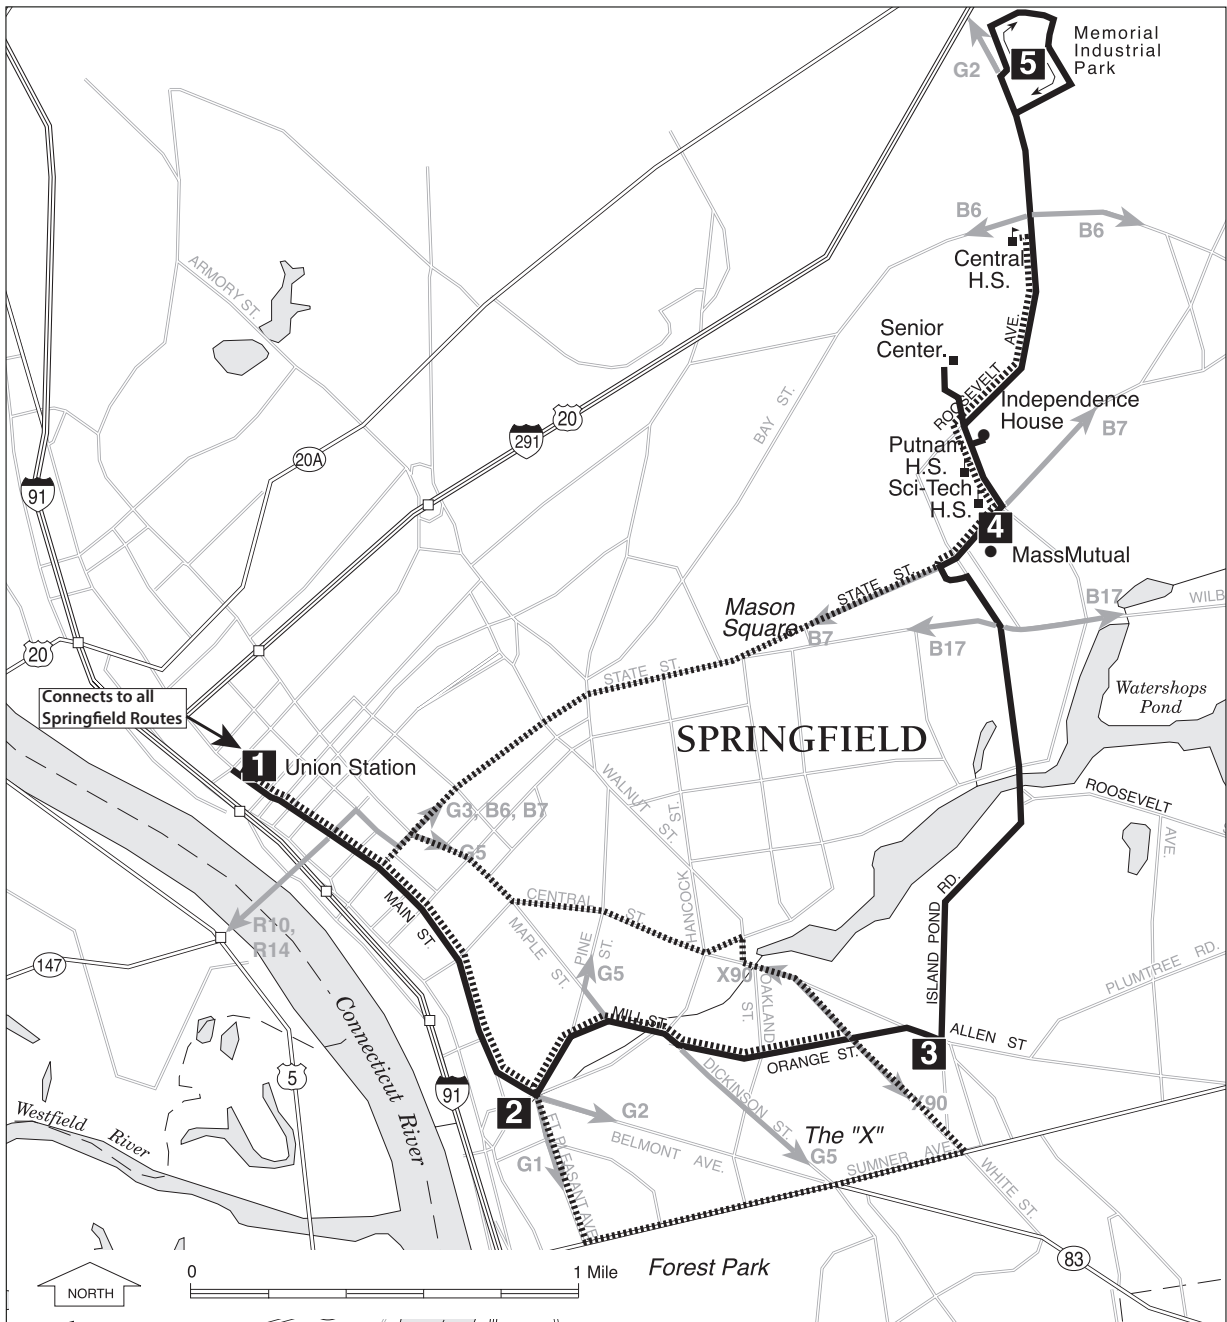

X92

NO SERVICE ON:
Thanksgiving and Christmas Days

SUNDAY SERVICE ON:
New Year's Day, Martin Luther King Jr. Day, Memorial Day, Independence Day, Labor Day, Columbus Day, Veterans Day