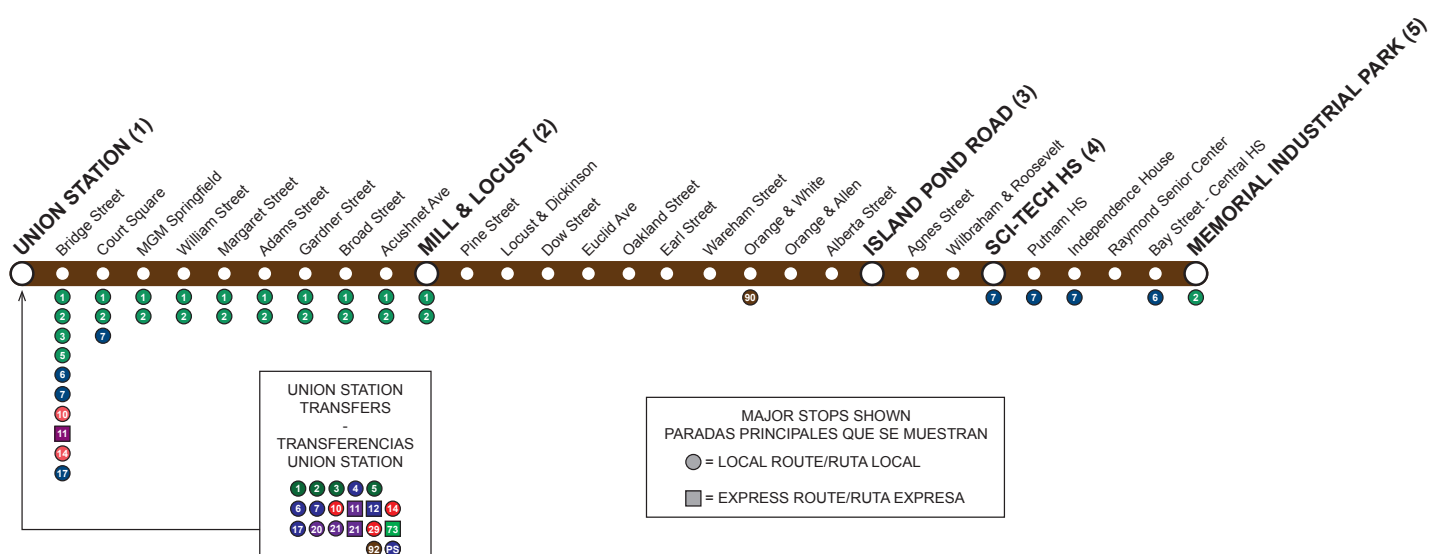

HELPER T92

ADDITIONAL WEEKDAY MORNING SERVICE WHEN SPRINGFIELD PUBLIC SCHOOLS ARE IN SESSION ORANGE-WHITE-MAPLE-STATE ST

SPRINGFIELD POST OFFICE	BELMONT & WHITE	ORANGE & WHITE	STATE & CHESTNUT	STATE & WALNUT	MASON SQUARE	STATE & INSURANCE	STATE & BLUNT PARK	BAY & ROOSEVELT
6:25	6:40	6:45	6:55	6:57	6:58	7:03	7:06	7:11

HELPER T92

ADDITIONAL WEEKDAY AFTERNOON SERVICE WHEN SPRINGFIELD PUBLIC SCHOOLS ARE IN SESSION STATE ST-SUMNER-WHITE-CENTRAL TO MAPLE

BAY & ROOSEVELT	STATE & BLUNT PARK	STATE & INSURANCE	MASON SQUARE	STATE & WALNUT	ORANGE & WHITE	SUMNER & WHITE	THE "X"	STATE & MAIN	SPRINGFIELD POST OFFICE
2:30	2:35	2:38	2:43	2:44	2:55	2:58	3:01	3:06	3:16